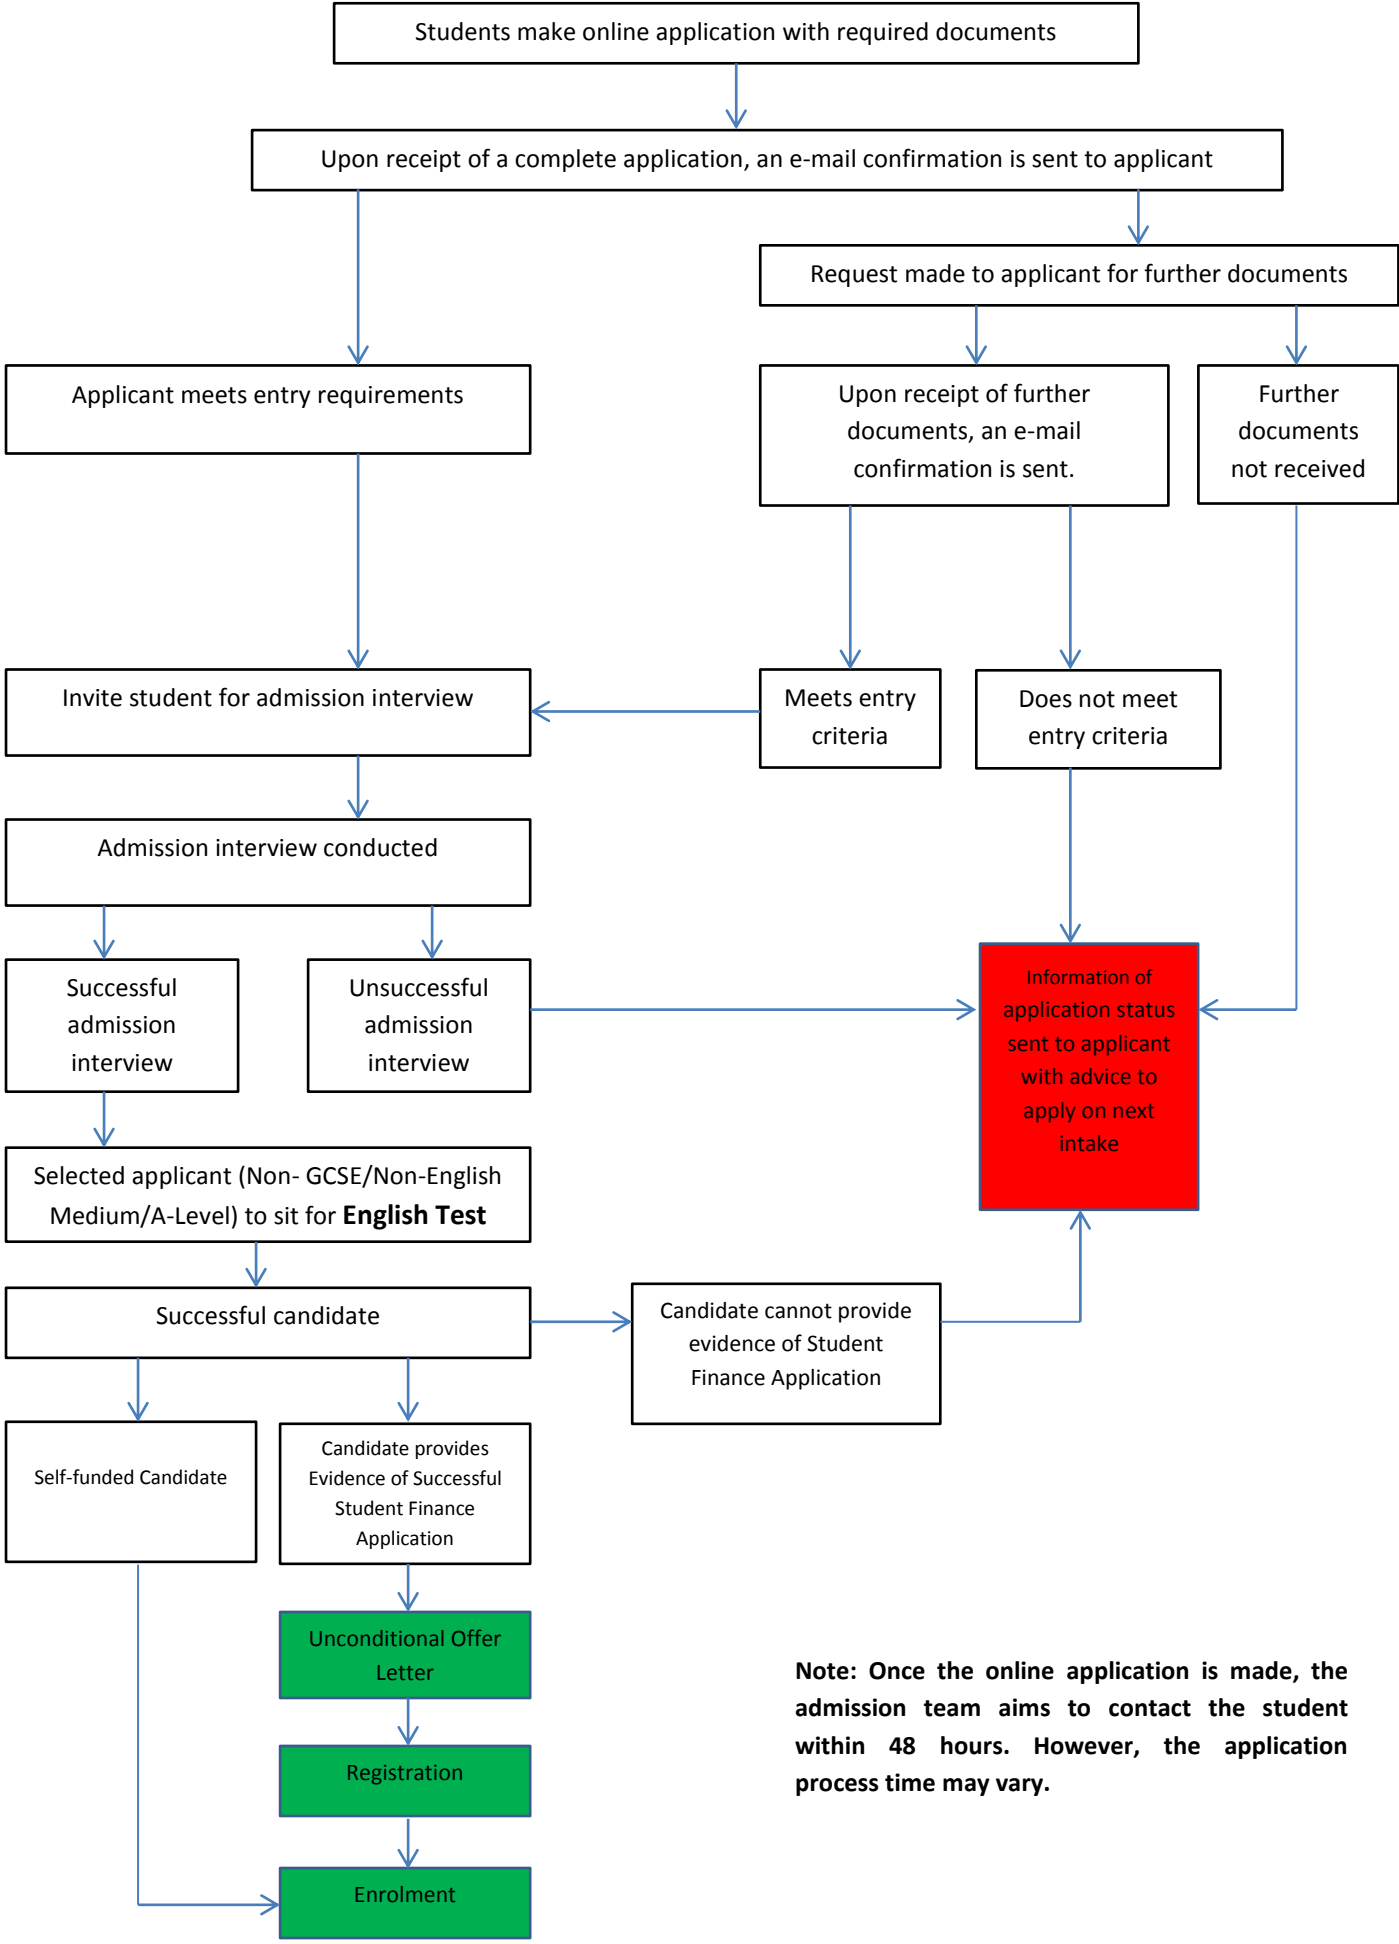

London Churchill College Admission Procedure

Note: Once the online application is made, the admission team aims to contact the student within 48 hours. However, the application process time may vary.